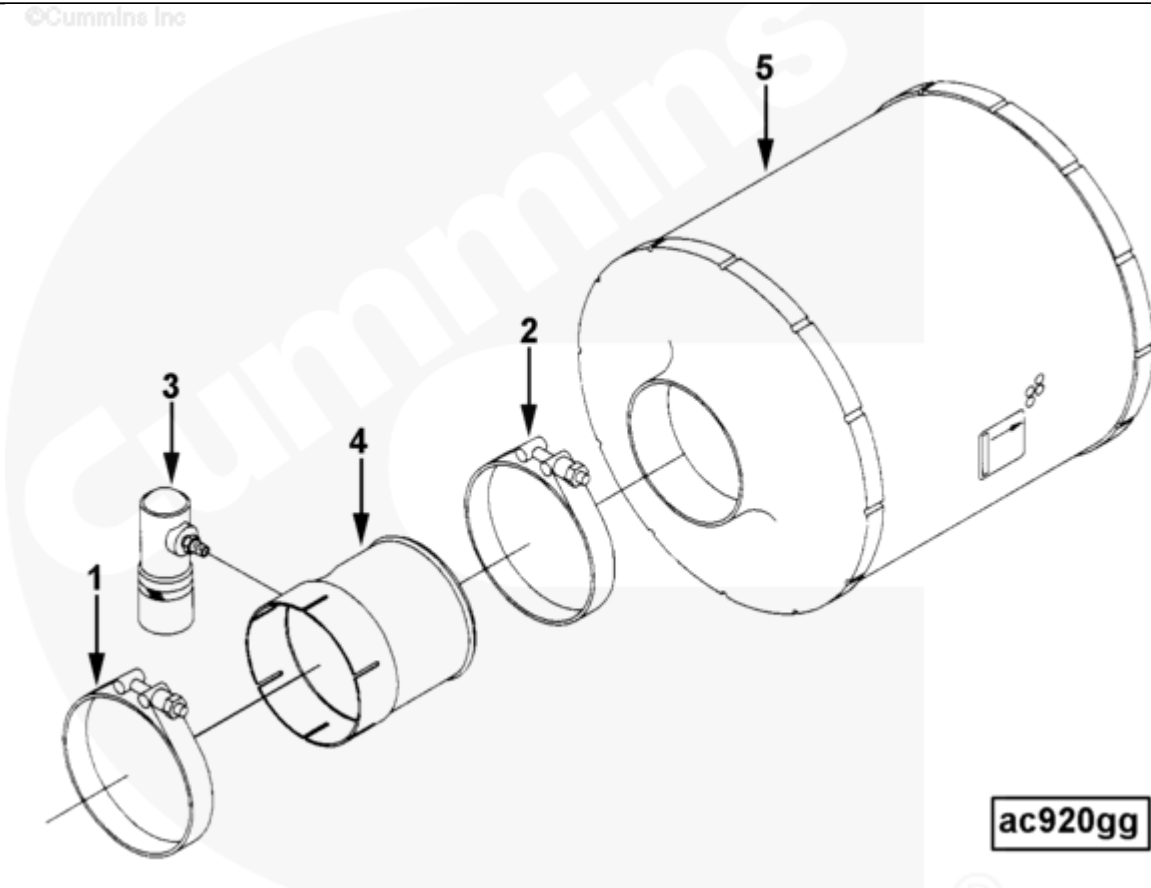

Parts Catalog - Option Detail

Electronic Parts Catalog - Option Detail				
Option	Group	Graphic	Film Card	Date
AC9079	10.04	ac920gg	Z	14-FEB-96
Engines	6C8.3, C GAS PLUS CM556, G8.3, G8.3 CM558, GTA8.3 CM558, ISC CM2150, ISC CM554, ISC CM850, ISC8.3 CM2250, ISC8.3 G CM2180 C101, ISL CM2150, ISL CM554, ISL CM850, ISL G CM2180, ISL8.9 CM2150 L110, ISL8.9 CM2880 L112, ISL9 CM2150 SN, ISL9 CM2250, ISL9 CM2350 L101, ISL9 CM2350 L111, ISLE4 CM850, L GAS PLUS CM556, L8.9, L8.9 L121, L8.9G CMOH2.0 L125B, L9 CM2350 L116B, L9 CM2350 L119B, L9 CM2350 L120C, L9 CM2350 L123B, L9.3 L105, L9.5 L117, L9N CM2380 L124B, QSC8.3 CM2250, QSC8.3 CM2880 C102, QSC8.3 CM554, QSC8.3 CM850(CM2850), QSL9 CM2250, QSL9 CM2250 L115, QSL9 CM2350 L102, QSL9 CM2350 L107, QSL9 CM2350 L118, QSL9 CM2350 L122, QSL9 CM554, QSL9 CM850(CM2850), QSL9 G CM558, QSL9 M CM2250 L106, QSL9.3 CM2880 L113			

ac920gg

SMALL | MEDIUM | LARGE

Cart	Ref No	Part Number	Part Description	Required	Remarks
View My Cart					
		AC9079	Air Cleaner		
					Duty Rating: Light
					Mounting Location:

					On Turbocharger
					Manufacturer: Donaldson
					Filter Quantity: 1
					Environmental Capabilty:
					Outdoor
					Filter Disposition:
					Disposable
					Supply Method: Mounted
					Engine Family: C Series
					Additonal Support
					Bracket Required: No
					Structure Code: 02 EBM
					Cylinders: 6
					Aspiration:
					Jacket Water Aftercooled
					Sea Water Aftercooled
					Turbocharged
<input type="checkbox"/>	1	125740	T-Bolt Clamp	1	4 1/2 in.
<input type="checkbox"/>	2	140311	T-Bolt Clamp	1	4 1/8 in.
<input type="checkbox"/>	3	178957	Restriction Indicator	1	
<input type="checkbox"/>	4	3866115	Air Tube	1	
<input type="checkbox"/>	5	3924540	Air Cleaner	1	